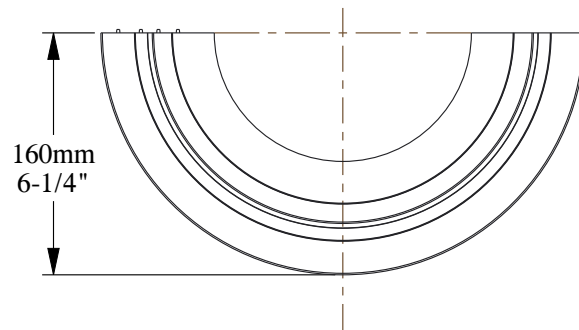

SCALE 1:5

SCALE 1:5

ORAC[®]
DECOR

Biekorfstraat 32
8400 Oostende - Belgium
Tel +32 (0)59 80 32 52
www.oracdecor.com
info@oracdecor.com

Part name: K1151

Designed by: ORAC

Designed on: 01-Jan-1994

Unless otherwise specified: all dimensions are in millimeters and inches, scale 1:1, length 2 meters