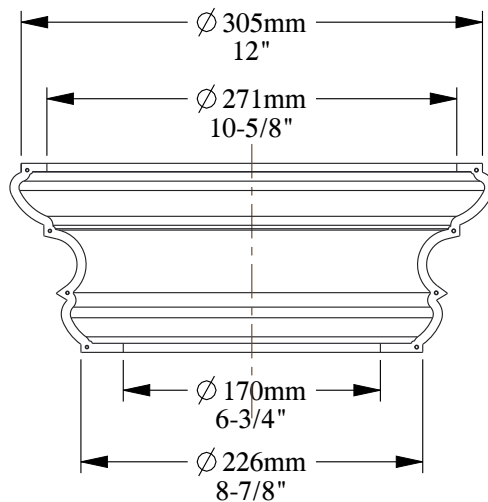

SCALE 1:5

SCALE 1:5

ORAC[®]
DECOR

Biekorfstraat 32
8400 Oostende - Belgium
Tel +32 (0)59 80 32 52
www.oracdecor.com
info@oracdecor.com

Part name: K1151

Designed by: ORAC

Designed on: 01-Jan-1994

Unless otherwise specified: all dimensions are in millimeters and inches, scale 1:1, length 2 meters